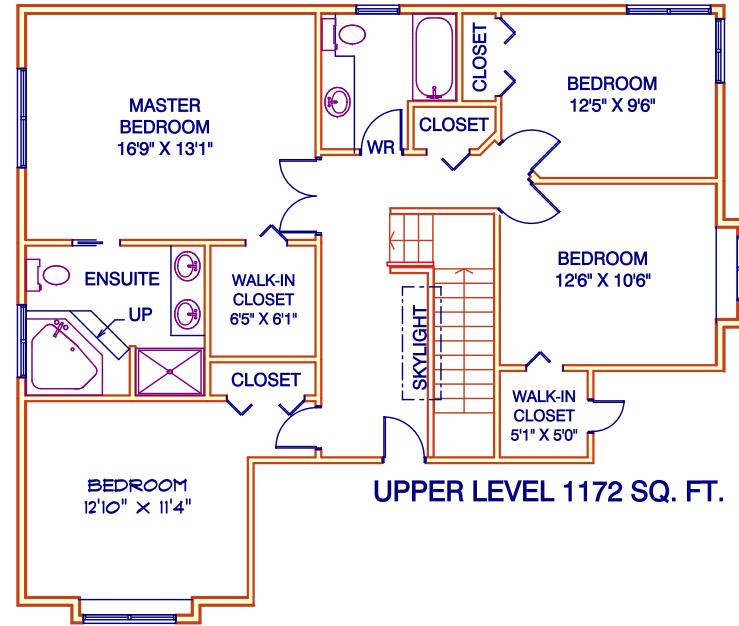

14708 31A AVENUE
SOUTH SURREY

JOANNE TAYLOR PREC
778-227-1443
www.joannetaylorhomes.com

SQUARE FOOTAGE
MAIN LEVEL 1368
UPPER LEVEL 1172
LOWER LEVEL 1247
TOTAL 3787

GARAGE 434

MEASUREMENTS SHOULD BE CONSIDERED APPROXIMATE
AND ARE FOR PROMOTIONAL USE ONLY.
E & O Insured
TTB-231-6542 JUNE 2021