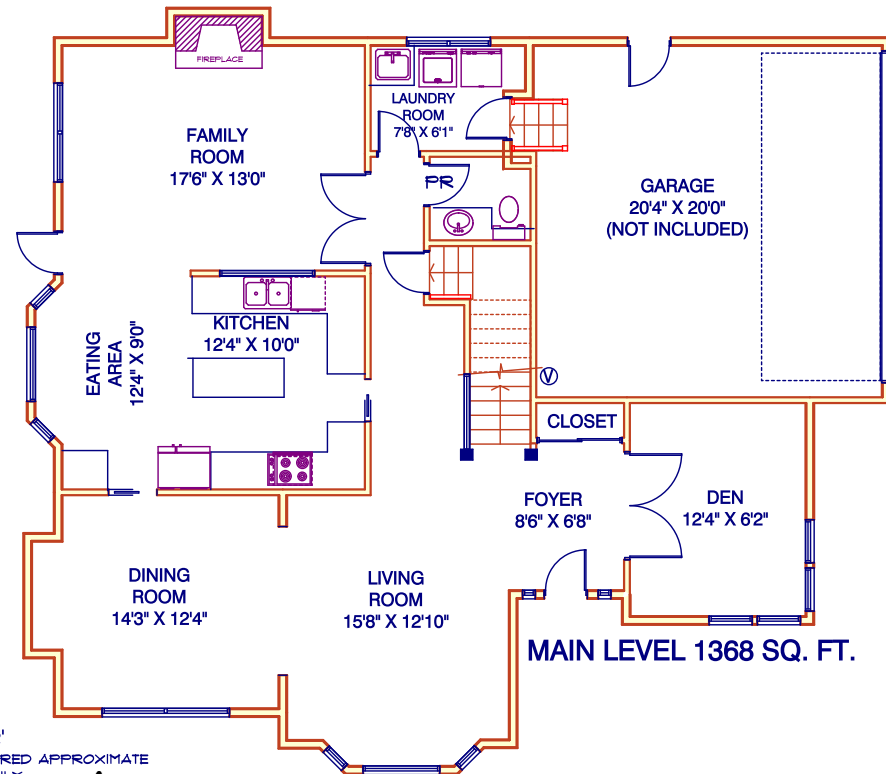

14708 31A AVENUE
SOUTH SURREY

JOANNE TAYLOR PREC
778-227-1443
www.joannetaylorhomes.com

SQUARE FOOTAGE
MAIN LEVEL 1368
UPPER LEVEL 1172
LOWER LEVEL 1247
TOTAL 3787

GARAGE 434

MEASUREMENTS SHOULD BE CONSIDERED APPROXIMATE
AND ARE FOR PROMOTIONAL USE ONLY.
E & O Insured
TTB-231-6542 JUNE 2021