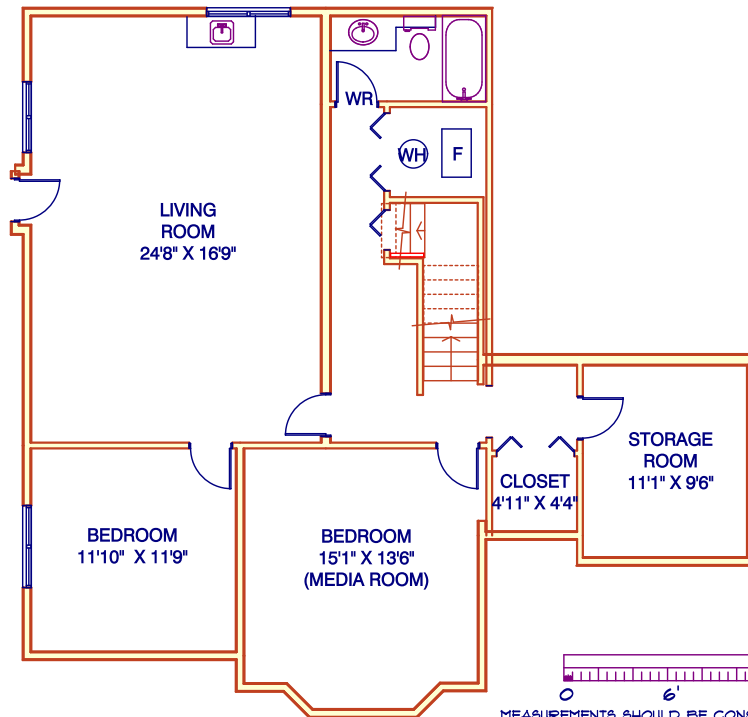

14708 31A AVENUE
SOUTH SURREY

JOANNE TAYLOR PREC
778-227-1443
www.joannetaylorhomes.com

SQUARE FOOTAGE
MAIN LEVEL 1368
UPPER LEVEL 1172
LOWER LEVEL 1247
TOTAL 3787

GARAGE 434

MEASUREMENTS SHOULD BE CONSIDERED APPROXIMATE
AND ARE FOR PROMOTIONAL USE ONLY.
E & O Insured
TTB-231-6542 JUNE 2021